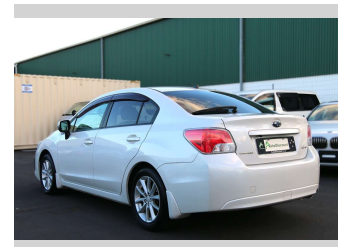

2012 Subaru Impreza G4, 2.0 EyeSight, High Spec,

Purchase Price **POA**
Includes GST, Registration & Licensing

Finance may be available on this vehicle. Ask one of our friendly staff for more information.

Gain peace of mind with Mechanical Breakdown Insurance. **Ask us how.**

Top features
None Listed

Body Style
4 door, Sedan

Odometer
51,320 km

Engine
2000 cc, Petrol

Fuel Type
Petrol

Transmission
Auto

Wheels
-

VIN
-

Interior
-

Safety
-

Reg No.
-

Ext Colour
White

History
-

Seats
5 seats

CO2 Emissions
☆☆☆☆☆☆