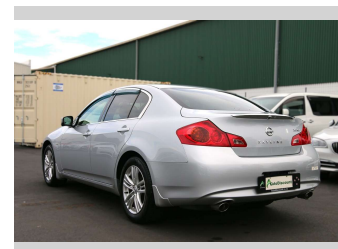

2014 Nissan Skyline 250GT, Drive Recorder, Camera,

Purchase Price **POA**
Includes GST, Registration & Licensing

Finance may be available on this vehicle. Ask one of our friendly staff for more information.

Gain peace of mind with Mechanical Breakdown Insurance. **Ask us how.**

Top features
None Listed

Body Style
4 door, Sedan

Odometer
85,450 km

Engine
2500 cc, Petrol

Fuel Type
Petrol

Transmission
Auto

Wheels
-

VIN
-

Interior
-

Safety
-

Reg No.
-

Ext Colour
Silver

History
-

Seats
5 seats

CO2 Emissions
☆☆☆☆☆☆