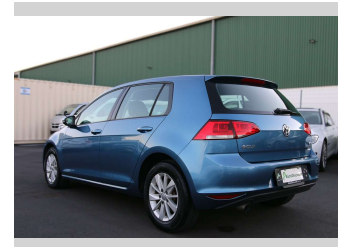

2013 Volkswagen Golf 1.2TSI, Bluemotion,

Purchase Price **POA**
Includes GST, Registration & Licensing

Finance may be available on this vehicle. Ask one of our friendly staff for more information.

Gain peace of mind with Mechanical Breakdown Insurance. **Ask us how.**

Top features
None Listed

Body Style
5 door, Hatchback

Odometer
2,580 km

Engine
1200 cc, Petrol

Fuel Type
Petrol

Transmission
Auto

Wheels
-

VIN
-

Interior
-

Safety
- 

Reg No.
-

Ext Colour
Blue

History
-

Seats
5 seats

CO2 Emissions
☆☆☆☆☆☆

Energy Economy
☆☆☆☆☆☆