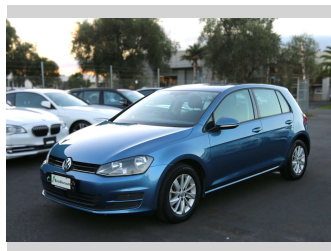

2013 Volkswagen Golf 1.2TSI, Bluemotion,

Purchase Price **POA**
Includes GST, Registration & Licensing

Finance may be available on this vehicle. Ask one of our friendly staff for more information.

Gain peace of mind with Mechanical Breakdown Insurance. **Ask us how.**

Top features
None Listed

Body Style
5 door, Hatchback

Odometer
2,580 km

Engine
1200 cc, Petrol

Fuel Type
Petrol

Transmission
Auto

Wheels
-

VIN
-

Interior
-

Safety
- 

Reg No.
-

Ext Colour
Blue

History
-

Seats
5 seats

CO2 Emissions
☆☆☆☆☆☆

Energy Economy
☆☆☆☆☆☆