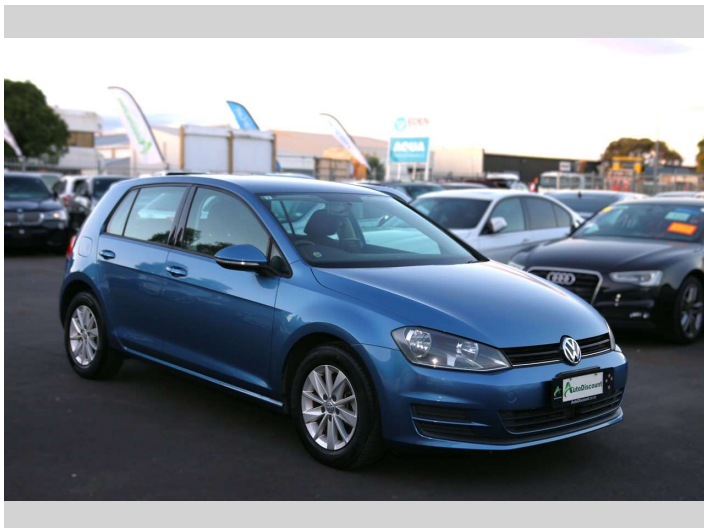

2013 Volkswagen Golf 1.2TSI, Bluemotion,

Purchase Price **POA**
Includes GST, Registration & Licensing

Finance may be available on this vehicle. Ask one of our friendly staff for more information.

Gain peace of mind with Mechanical Breakdown Insurance. **Ask us how.**

Top features
None Listed

Body Style
5 door, Hatchback

Odometer
2,580 km

Engine
1200 cc, Petrol

Fuel Type
Petrol

Transmission
Auto

Wheels
-

VIN
-

Interior
-

Safety
- 

Reg No.
-

Ext Colour
Blue

History
-

Seats
5 seats

CO2 Emissions
☆☆☆☆☆☆

Energy Economy
☆☆☆☆☆☆