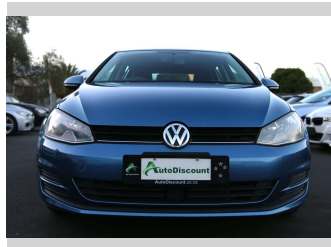

2013 Volkswagen Golf 1.2TSI, Bluemotion,

Purchase Price **POA**
Includes GST, Registration & Licensing

Finance may be available on this vehicle. Ask one of our friendly staff for more information.

Gain peace of mind with Mechanical Breakdown Insurance. **Ask us how.**

Top features
None Listed

Body Style
5 door, Hatchback

Odometer
2,580 km

Engine
1200 cc, Petrol

Fuel Type
Petrol

Transmission
Auto

Wheels
-

VIN
-

Interior
-

Safety
- 

Reg No.
-

Ext Colour
Blue

History
-

Seats
5 seats

CO2 Emissions
☆☆☆☆☆☆

Energy Economy
☆☆☆☆☆☆