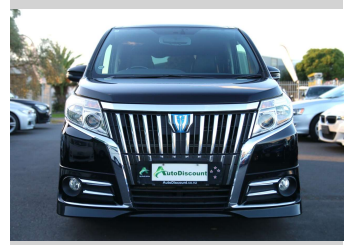

2015 Toyota Esquire 4 Grade, 1.8 HYBRID, GI High

Appraised by Japanese Auction House

Purchase Price **POA**
Includes GST, Registration & Licensing

Finance may be available on this vehicle. Ask one of our friendly staff for more information.

Gain peace of mind with Mechanical Breakdown Insurance. **Ask us how.**

Top features
None Listed

Body Style
5 door, Van

Odometer
115,900 km

Engine
1800 cc, Hybrid

Fuel Type
Hybrid

Transmission
Auto

Wheels
-