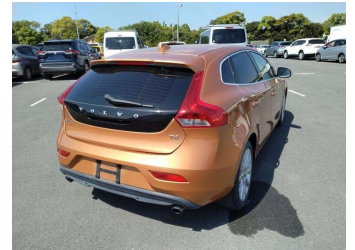

2014 Volvo V40 4 Grade, T4, SE, High Spec, Leather

JAPANESE **4** GRADE AUCTION

Appraised by Japanese Auction House

Purchase Price
Includes GST, Registration & Licensing

POA

Finance may be available on this vehicle. Ask one of our friendly staff for more information.

Gain peace of mind with Mechanical Breakdown Insurance. **Ask us how.**

Top features

None Listed

Body Style
5 door, Hatchback

Odometer
36,000 km

Engine
1600 cc, Petrol

Fuel Type
Petrol

Transmission
Auto

Wheels
-

VIN
-

Interior
-

Safety
-

Reg No.
-

Ext Colour
Orange

History
-

Seats
5 seats