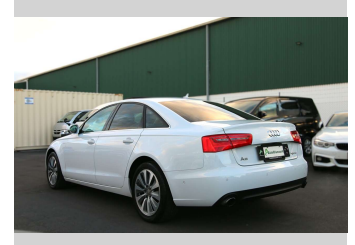

2012 Audi A6 2.0 HYBRID, Leather, 360 Camera,

Purchase Price **POA**
Includes GST, Registration & Licensing

Finance may be available on this vehicle. Ask one of our friendly staff for more information.

Gain peace of mind with Mechanical Breakdown Insurance. **Ask us how.**

Top features
None Listed

Body Style
4 door, Sedan

Odometer
47,460 km

Engine
2000 cc, Hybrid

Fuel Type
Hybrid

Transmission
Auto

Wheels
-

VIN
-