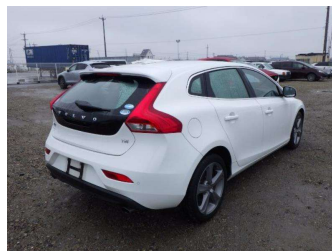

2013 Volvo V40 Low Kms, IN TRANSIT

Purchase Price **POA**
Includes GST, Registration & Licensing

Finance may be available on this vehicle. Ask one of our friendly staff for more information.

Gain peace of mind with Mechanical Breakdown Insurance. **Ask us how.**

Top features
None Listed

Body Style
5 door, Hatchback

Odometer
35,000 km

Engine
1600 cc

Fuel Type
Petrol

Transmission
Auto

Wheels
-

VIN
-

Interior
-

Safety
- 

Reg No.
NOREG

Ext Colour
White

History
-

Seats
-

CO2 Emissions
☆☆☆☆☆☆

Energy Economy
☆☆☆☆☆☆