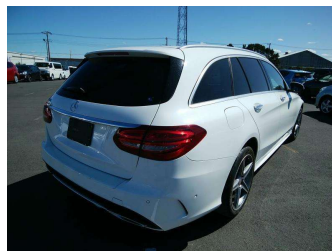

2015 Mercedes-Benz C 200 Low Kms, IN TRANSIT

Purchase Price **POA**
Includes GST, Registration & Licensing

Finance may be available on this vehicle. Ask one of our friendly staff for more information.

Gain peace of mind with Mechanical Breakdown Insurance. **Ask us how.**

Top features
None Listed

Body Style
5 door, Station Wagon

Odometer
61,000 km

Engine
2000 cc

Fuel Type
Petrol

Transmission
Auto

Wheels
-

VIN
-

Interior
-

Safety
-

Reg No.
NOREG

Ext Colour
White

History
-

Seats
-

CO2 Emissions
☆☆☆☆☆☆

Energy Economy