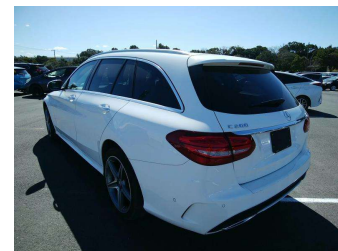

2015 Mercedes-Benz C 200 Low Kms, IN TRANSIT

Purchase Price **POA**
Includes GST, Registration & Licensing

Finance may be available on this vehicle. Ask one of our friendly staff for more information.

Gain peace of mind with Mechanical Breakdown Insurance. **Ask us how.**

Top features
None Listed

Body Style
5 door, Station Wagon

Odometer
61,000 km

Engine
2000 cc

Fuel Type
Petrol

Transmission
Auto

Wheels
-

VIN
-

Interior
-

Safety
-

Reg No.
NOREG

Ext Colour
White

History
-

Seats
-

CO2 Emissions
☆☆☆☆☆☆

Energy Economy