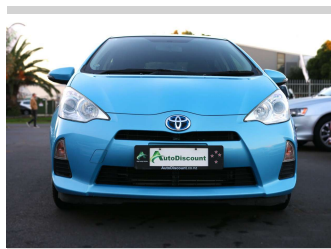

2013 Toyota Aqua G Model, Leather, Push Start,

Purchase Price **POA**
Includes GST, Registration & Licensing

Finance may be available on this vehicle. Ask one of our friendly staff for more information.

Gain peace of mind with Mechanical Breakdown Insurance. **Ask us how.**

Top features
None Listed

Body Style
5 door, Hatchback

Odometer
77,810 km

Engine
1500 cc, Hybrid

Fuel Type
Hybrid

Transmission
Auto

Wheels
-