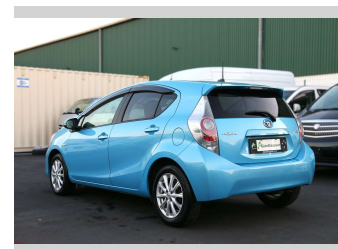

2013 Toyota Aqua G Model, Leather, Push Start,

Purchase Price **POA**
Includes GST, Registration & Licensing

Finance may be available on this vehicle. Ask one of our friendly staff for more information.

Gain peace of mind with Mechanical Breakdown Insurance. **Ask us how.**

Top features
None Listed

Body Style
5 door, Hatchback

Odometer
77,810 km

Engine
1500 cc, Hybrid

Fuel Type
Hybrid

Transmission
Auto

Wheels
-

VIN
-

Interior
-

Safety
- 

Reg No.
-

Ext Colour
Blue

History
-

Seats
5 seats

CO2 Emissions
☆☆☆☆☆☆