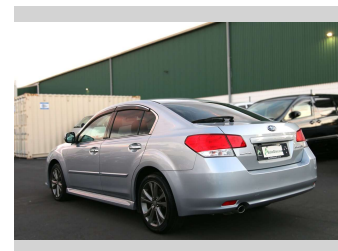

2014 Subaru Legacy 2.5i B-Sport EyeSight G-

Purchase Price **POA**
Includes GST, Registration & Licensing

Finance may be available on this vehicle. Ask one of our friendly staff for more information.

Gain peace of mind with Mechanical Breakdown Insurance. **Ask us how.**

Top features
None Listed

Body Style
4 door, Sedan

Odometer
75,990 km

Engine
2500 cc, Petrol

Fuel Type
Petrol

Transmission
Auto, 4WD

Wheels
-

VIN
-