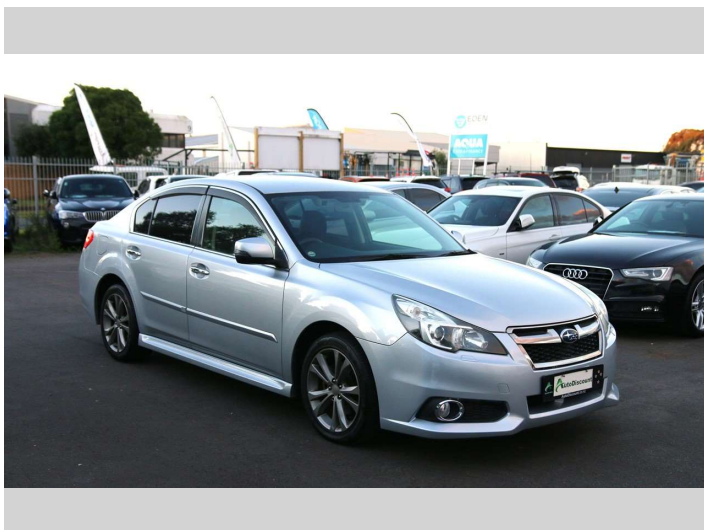

2014 Subaru Legacy 2.5i B-Sport EyeSight G-

Purchase Price **POA**
Includes GST, Registration & Licensing

Finance may be available on this vehicle. Ask one of our friendly staff for more information.

Gain peace of mind with Mechanical Breakdown Insurance. **Ask us how.**

Top features
None Listed

Body Style
4 door, Sedan

Odometer
75,990 km

Engine
2500 cc, Petrol

Fuel Type
Petrol

Transmission
Auto, 4WD

Wheels
-

VIN
-

Interior
-

Safety
-

Reg No.
-

Ext Colour
Silver

History
-

Seats
5 seats

CO2 Emissions
☆☆☆☆☆☆

Energy Economy
☆☆☆☆☆☆