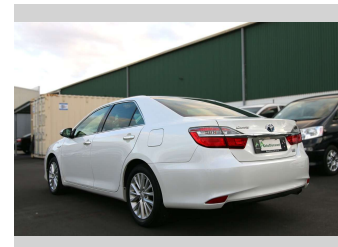

2015 Toyota Camry G-Package, 2.5 HYRBID, High

Purchase Price **POA**
Includes GST, Registration & Licensing

Finance may be available on this vehicle. Ask one of our friendly staff for more information.

Gain peace of mind with Mechanical Breakdown Insurance. **Ask us how.**

Top features
None Listed

Body Style
4 door, Sedan

Odometer
86,980 km

Engine
2500 cc, Hybrid

Fuel Type
Hybrid

Transmission
Auto

Wheels
-

VIN
-

Interior
-

Safety
-

Reg No.
-

Ext Colour
White

History
-

Seats
5 seats

CO2 Emissions
☆☆☆☆☆☆

Energy Economy
☆☆☆☆☆☆