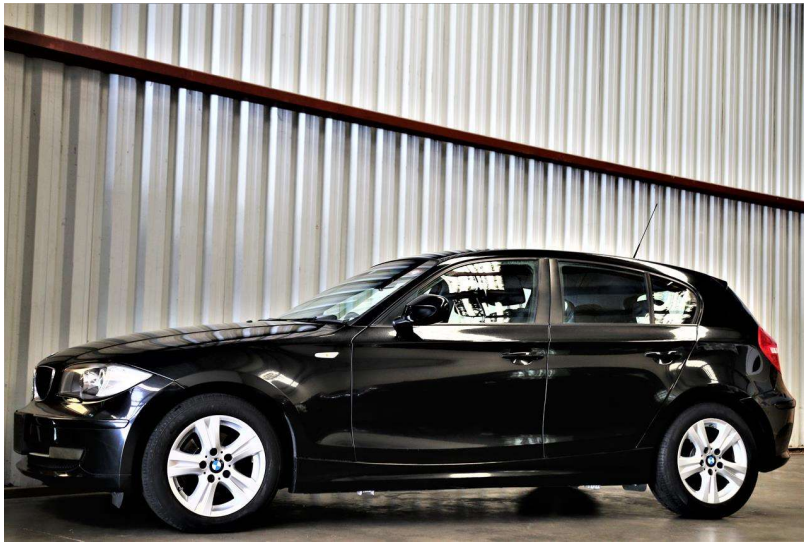

2010 BMW 120i 4 Grade, Dark Trim, Low Kms

VEHICLE INFORMATION

Cash Price

Includes GST

\$10,999

+ on-road-costs of \$300

Finance this vehicle from only

\$88.76

per week*

Total Amount Payable

\$13,846.07

Gain peace of mind with Mechanical Breakdown Insurance. Ask us how.

Body

5 door, Hatchback

Odometer

37,100 km

Engine

2000 cc

Fuel Type

Petrol

Transmission

Auto

Wheels

-

Seats

5 seats

Interior

Dark

Audio

-

Stock ID

10657